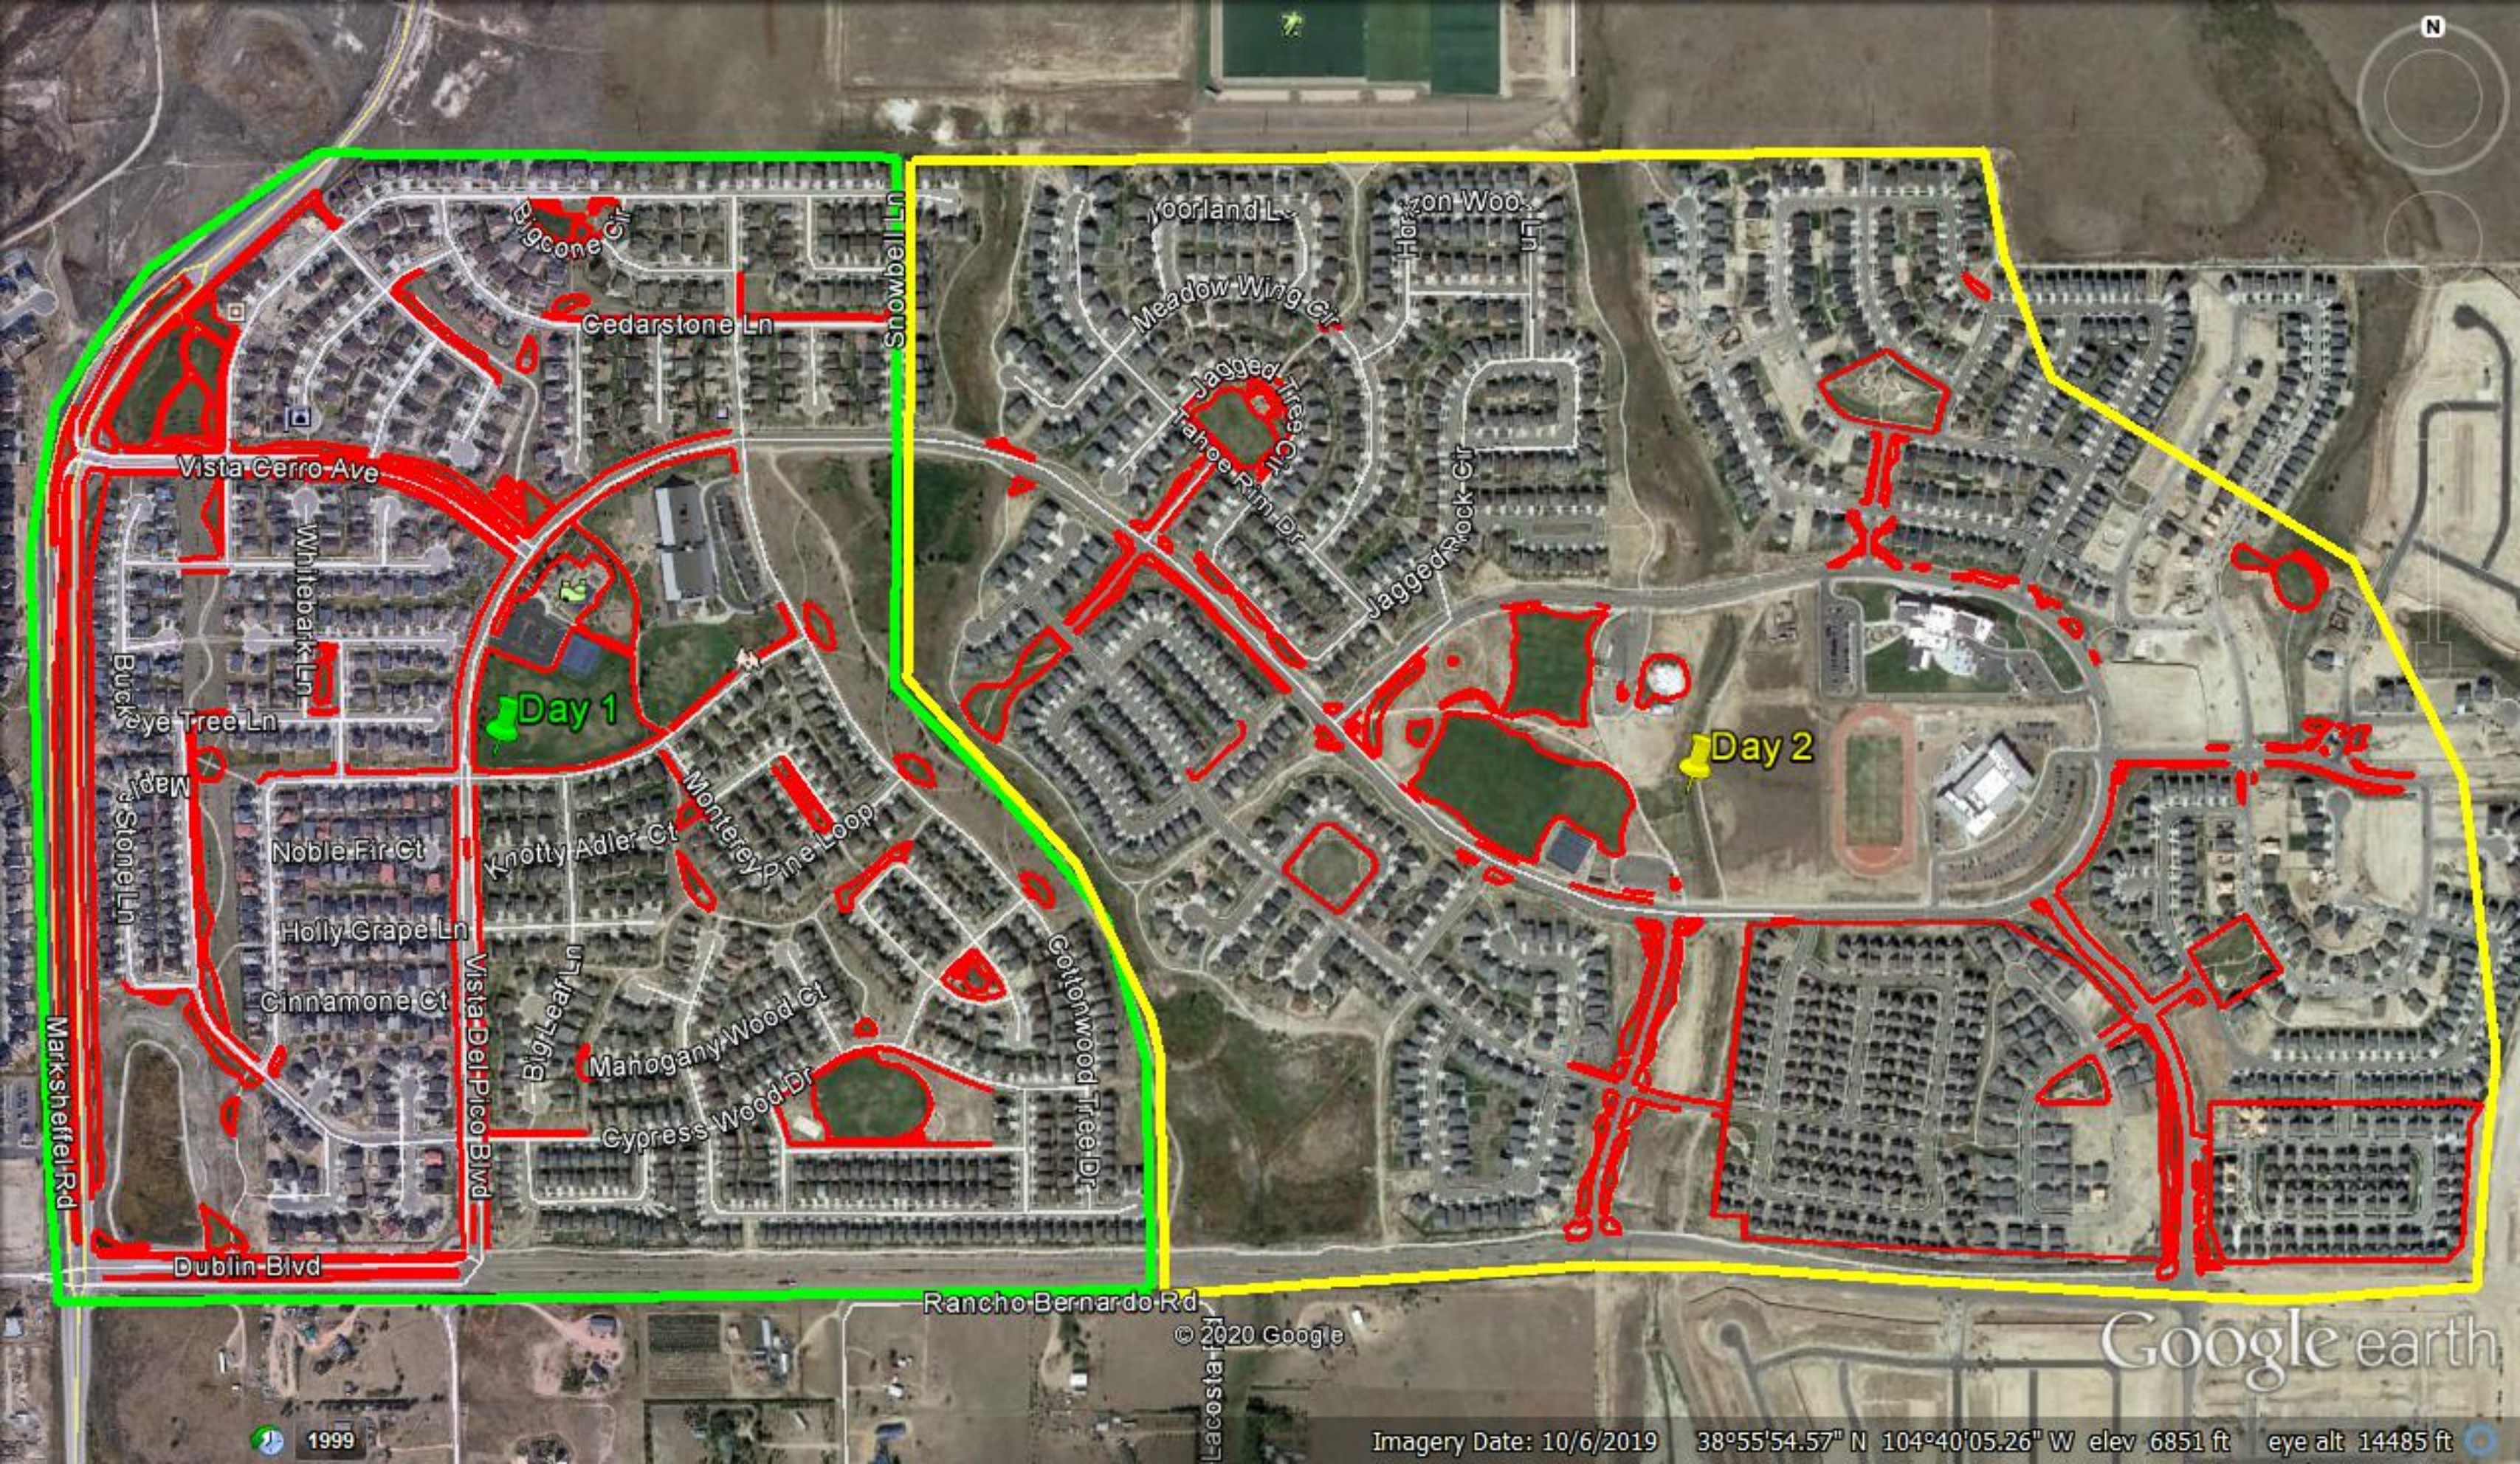

Hidden Hekory Ct

Cottonwood Tree Dr

Cinnamone Ct

Big Leaf Ln

Mahogany Wood Ct

Sugarberry Lane

Bramble Bend Ct

Vista Del Pico Blvd

Cypress Wood Dr

Colorado Spruce Ln

Pine Wood Ct

Dublin Blvd

Rancho Bernardo Rd

Google earth

© 2020 Google

1999

Imagery Date: 10/6/2019 38°55'54.16" N 104°40'01.68" W elev 6848 ft eye alt 14915 ft

Day 1

Day 2

Google earth

© 2020 Google

Imagery Date: 10/6/2019 38°55'54.57" N 104°40'05.26" W elev 6851 ft eye alt 14485 ft